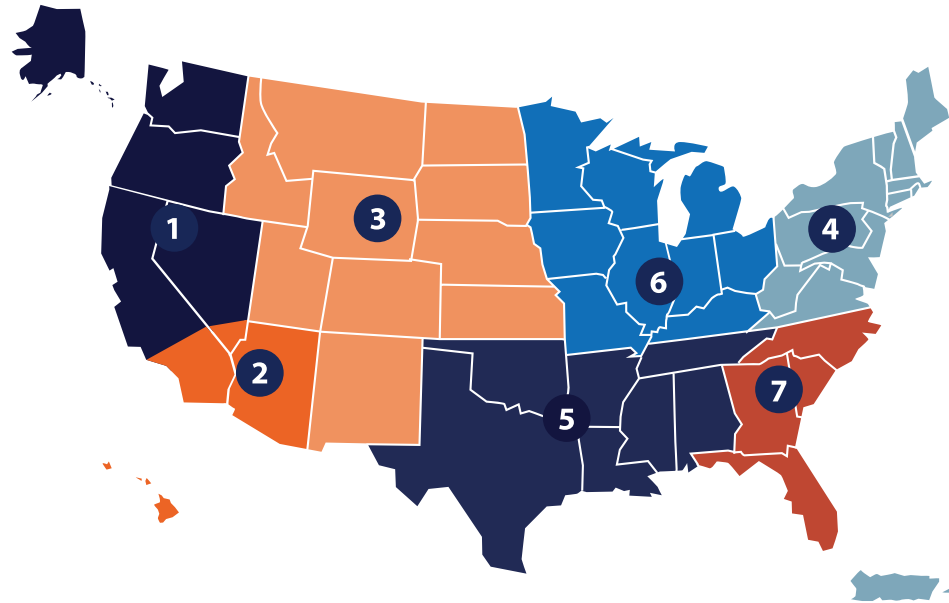

2023 SHPE

National Convention Highlights

Another Record-Breaking SHPE National Convention!

The largest gathering of Hispanics in STEM in the U.S. was back and bigger than ever in Salt Lake City, Utah with close to **12,000 attendees!**

Their selfless contributions throughout the entire year are instrumental to making the convention a huge success.

2023 National Convention Demographics

Attendees

11,972

By Type

- Undergraduate Members
- Exhibitor/Sponsor*
- Professional Members
- Graduate
- Other Media, VIP, Vendors, Staff

* Includes SHPE members who recruit during the event

By Gender

- Male
- Female
- Non-Binary

Members Attending by Region

- | | | | |
|---|--|---|---|
| 1 538 Attendees 352 Undergraduate 138 Professionals 48 Graduate | 3 583 Attendees 441 Undergraduate 91 Professionals 51 Graduate | 5 1,321 Attendees 1,115 Undergraduate 111 Professionals 95 Graduate | 7 1,740 Attendees 1,504 Undergraduate 81 Professionals 155 Graduate |
| 2 778 Attendees 593 Undergraduate 102 Professionals 83 Graduate | 4 1,356 Attendees 1,138 Undergraduate 118 Professionals 100 Graduate | 6 865 Attendees 684 Undergraduate 86 Professionals 95 Graduate | |