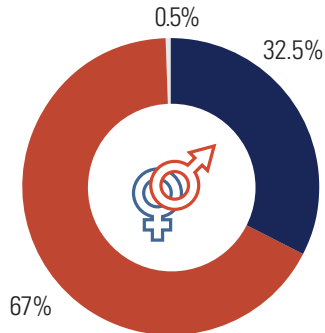

Their selfless contributions throughout the entire year are instrumental to making the convention a huge success.

2023 National Convention Demographics

Attendees

11,972

By Type

- Undergraduate Members
- Exhibitor/Sponsor*
- Professional Members
- Graduate
- Other Media, VIP, Vendors, Staff

* Includes SHPE members who recruit during the event

By Gender

- Male
- Female
- Non-Binary

Members Attending by Region

- | | | | |
|---|--|---|---|
| 1 538 Attendees 352 Undergraduate 138 Professionals 48 Graduate | 3 583 Attendees 441 Undergraduate 91 Professionals 51 Graduate | 5 1,321 Attendees 1,115 Undergraduate 111 Professionals 95 Graduate | 7 1,740 Attendees 1,504 Undergraduate 81 Professionals 155 Graduate |
| 2 778 Attendees 593 Undergraduate 102 Professionals 83 Graduate | 4 1,356 Attendees 1,138 Undergraduate 118 Professionals 100 Graduate | 6 865 Attendees 684 Undergraduate 86 Professionals 95 Graduate | |