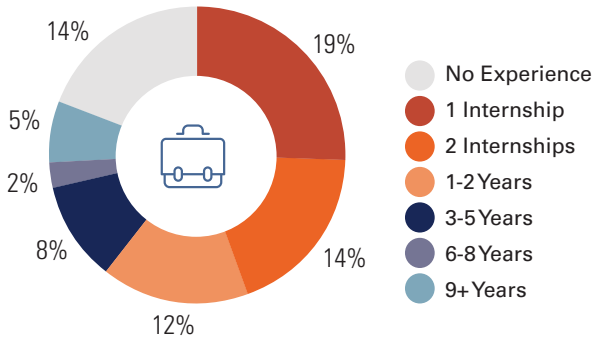

Their selfless contributions throughout the entire year are instrumental to making the convention a huge success.

2023 National Convention Demographics

Attendees

11,972

By Type

- Undergraduate Members
- Exhibitor/Sponsor*
- Professional Members
- Graduate
- Other Media, VIP, Vendors, Staff

* Includes SHPE members who recruit during the event

By Gender

- Male
- Female
- Non-Binary

Members Attending by Region

- | | | | |
|---|--|---|---|
| 1 538 Attendees 352 Undergraduate 138 Professionals 48 Graduate | 3 583 Attendees 441 Undergraduate 91 Professionals 51 Graduate | 5 1,321 Attendees 1,115 Undergraduate 111 Professionals 95 Graduate | 7 1,740 Attendees 1,504 Undergraduate 81 Professionals 155 Graduate |
| 2 778 Attendees 593 Undergraduate 102 Professionals 83 Graduate | 4 1,356 Attendees 1,138 Undergraduate 118 Professionals 100 Graduate | 6 865 Attendees 684 Undergraduate 86 Professionals 95 Graduate | |

2023 National Convention Demographics

Work Experience

Largest Chapters Represented

| Chapter | # of Attendees |
|--|----------------|
| #1 University of South Florida | 495 |
| #2 University of Central Florida | 254 |
| #3 University of Florida | 224 |
| #4 University of Texas El Paso | 154 |
| #5 University of Texas Rio Grande Valley | 132 |