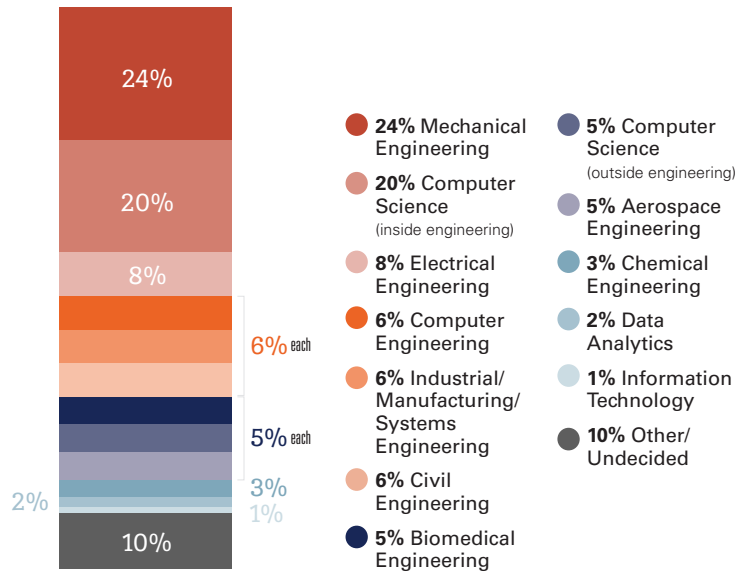

* Includes SHPE members who recruit during the event

By Gender

- Male
- Female
- Non-Binary

Members Attending by Region

- | | | | |
|---|--|---|---|
| 1 538 Attendees 352 Undergraduate 138 Professionals 48 Graduate | 3 583 Attendees 441 Undergraduate 91 Professionals 51 Graduate | 5 1,321 Attendees 1,115 Undergraduate 111 Professionals 95 Graduate | 7 1,740 Attendees 1,504 Undergraduate 81 Professionals 155 Graduate |
| 2 778 Attendees 593 Undergraduate 102 Professionals 83 Graduate | 4 1,356 Attendees 1,138 Undergraduate 118 Professionals 100 Graduate | 6 865 Attendees 684 Undergraduate 86 Professionals 95 Graduate | |

2023 National Convention Demographics

Work Experience

Largest Chapters Represented

| Chapter | # of Attendees |
|--|----------------|
| #1 University of South Florida | 495 |
| #2 University of Central Florida | 254 |
| #3 University of Florida | 224 |
| #4 University of Texas El Paso | 154 |
| #5 University of Texas Rio Grande Valley | 132 |

Career Fair Statistics Breakdown

Top Majors

Top Industries

GPA

220 Community College Students

Convention Breakdown

160

General Workshops