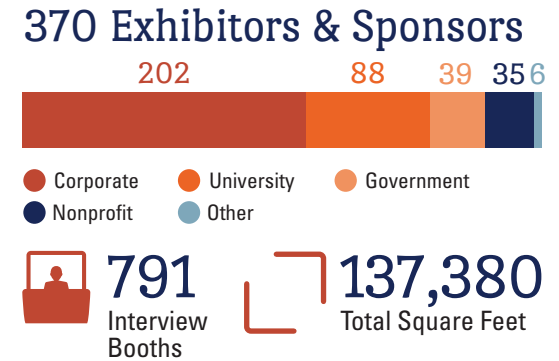

Their selfless contributions throughout the entire year are instrumental to making the convention a huge success.

2023 National Convention Demographics

Attendees

11,972

By Type

- Undergraduate Members
- Exhibitor/Sponsor*
- Professional Members
- Graduate
- Other Media, VIP, Vendors, Staff

* Includes SHPE members who recruit during the event

By Gender

- Male
- Female
- Non-Binary

Members Attending by Region

- | | | | |
|---|--|---|---|
| 1 538 Attendees 352 Undergraduate 138 Professionals 48 Graduate | 3 583 Attendees 441 Undergraduate 91 Professionals 51 Graduate | 5 1,321 Attendees 1,115 Undergraduate 111 Professionals 95 Graduate | 7 1,740 Attendees 1,504 Undergraduate 81 Professionals 155 Graduate |
| 2 778 Attendees 593 Undergraduate 102 Professionals 83 Graduate | 4 1,356 Attendees 1,138 Undergraduate 118 Professionals 100 Graduate | 6 865 Attendees 684 Undergraduate 86 Professionals 95 Graduate | |

2023 National Convention Demographics

Work Experience

Largest Chapters Represented

| Chapter | # of Attendees |
|--|----------------|
| #1 University of South Florida | 495 |
| #2 University of Central Florida | 254 |
| #3 University of Florida | 224 |
| #4 University of Texas El Paso | 154 |
| #5 University of Texas Rio Grande Valley | 132 |

Career Fair Statistics Breakdown

Top Majors

Top Industries

GPA

220 Community College Students

Convention Breakdown

160

General Workshops