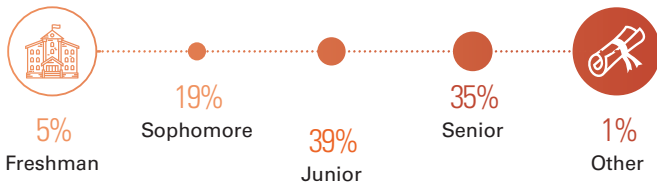

2023 SHPE

National Convention Highlights

Another Record-Breaking SHPE National Convention!

The largest gathering of Hispanics in STEM in the U.S. was back and bigger than ever in Salt Lake City, Utah with close to **12,000 attendees!**

Their selfless contributions throughout the entire year are instrumental to making the convention a huge success.

2023 National Convention Demographics

Attendees

11,972

By Type

- Undergraduate Members
- Exhibitor/Sponsor*
- Professional Members
- Graduate
- Other Media, VIP, Vendors, Staff

* Includes SHPE members who recruit during the event

By Gender

- Male
- Female
- Non-Binary

Members Attending by Region

- | | | | |
|---|--|---|---|
| 1 538 Attendees 352 Undergraduate 138 Professionals 48 Graduate | 3 583 Attendees 441 Undergraduate 91 Professionals 51 Graduate | 5 1,321 Attendees 1,115 Undergraduate 111 Professionals 95 Graduate | 7 1,740 Attendees 1,504 Undergraduate 81 Professionals 155 Graduate |
| 2 778 Attendees 593 Undergraduate 102 Professionals 83 Graduate | 4 1,356 Attendees 1,138 Undergraduate 118 Professionals 100 Graduate | 6 865 Attendees 684 Undergraduate 86 Professionals 95 Graduate | |