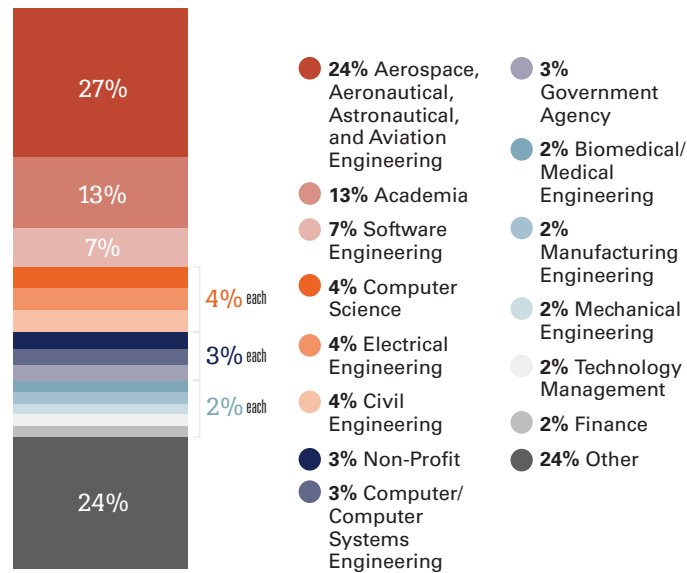

* Includes SHPE members who recruit during the event

By Gender

- Male
- Female
- Non-Binary

Members Attending by Region

- | | | | |
|---|--|---|---|
| 1 538 Attendees 352 Undergraduate 138 Professionals 48 Graduate | 3 583 Attendees 441 Undergraduate 91 Professionals 51 Graduate | 5 1,321 Attendees 1,115 Undergraduate 111 Professionals 95 Graduate | 7 1,740 Attendees 1,504 Undergraduate 81 Professionals 155 Graduate |
| 2 778 Attendees 593 Undergraduate 102 Professionals 83 Graduate | 4 1,356 Attendees 1,138 Undergraduate 118 Professionals 100 Graduate | 6 865 Attendees 684 Undergraduate 86 Professionals 95 Graduate | |

2023 National Convention Demographics

Work Experience

Largest Chapters Represented

| Chapter | # of Attendees |
|--|----------------|
| #1 University of South Florida | 495 |
| #2 University of Central Florida | 254 |
| #3 University of Florida | 224 |
| #4 University of Texas El Paso | 154 |
| #5 University of Texas Rio Grande Valley | 132 |

Career Fair Statistics Breakdown

Top Majors

Top Industries

GPA

220 Community College Students

Convention Breakdown

160

General Workshops