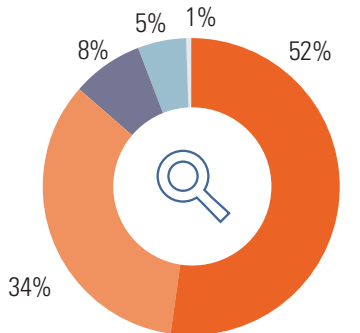

2023 SHPE

National Convention Highlights

Another Record-Breaking SHPE National Convention!

The largest gathering of Hispanics in STEM in the U.S. was back and bigger than ever in Salt Lake City, Utah with close to **12,000 attendees!**

Their selfless contributions throughout the entire year are instrumental to making the convention a huge success.

2023 National Convention Demographics

Attendees

11,972

By Type

- Undergraduate Members
- Exhibitor/Sponsor*
- Professional Members
- Graduate
- Other Media, VIP, Vendors, Staff

* Includes SHPE members who recruit during the event

By Gender

- Male
- Female
- Non-Binary

Members Attending by Region

- | | | | |
|---|--|---|---|
| 1 538 Attendees 352 Undergraduate 138 Professionals 48 Graduate | 3 583 Attendees 441 Undergraduate 91 Professionals 51 Graduate | 5 1,321 Attendees 1,115 Undergraduate 111 Professionals 95 Graduate | 7 1,740 Attendees 1,504 Undergraduate 81 Professionals 155 Graduate |
| 2 778 Attendees 593 Undergraduate 102 Professionals 83 Graduate | 4 1,356 Attendees 1,138 Undergraduate 118 Professionals 100 Graduate | 6 865 Attendees 684 Undergraduate 86 Professionals 95 Graduate | |