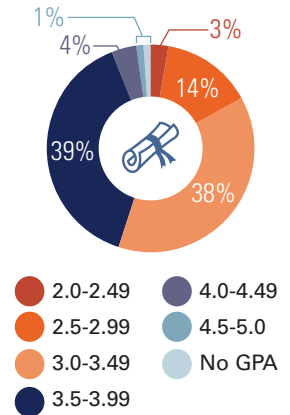

* Includes SHPE members who recruit during the event

By Gender

- Male
- Female
- Non-Binary

Members Attending by Region

- | | | | |
|---|--|---|---|
| 1 538 Attendees 352 Undergraduate 138 Professionals 48 Graduate | 3 583 Attendees 441 Undergraduate 91 Professionals 51 Graduate | 5 1,321 Attendees 1,115 Undergraduate 111 Professionals 95 Graduate | 7 1,740 Attendees 1,504 Undergraduate 81 Professionals 155 Graduate |
| 2 778 Attendees 593 Undergraduate 102 Professionals 83 Graduate | 4 1,356 Attendees 1,138 Undergraduate 118 Professionals 100 Graduate | 6 865 Attendees 684 Undergraduate 86 Professionals 95 Graduate | |

Career Fair Statistics Breakdown

Top Majors

Top Industries

GPA

220 Community College Students

Convention Breakdown

160

General Workshops