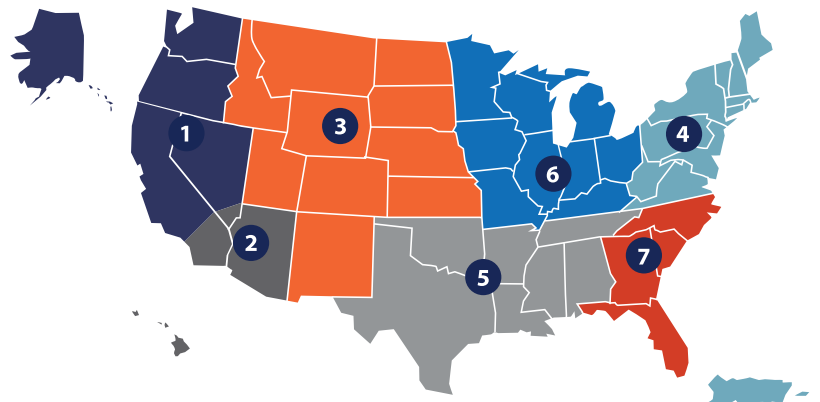

2022-2023

NATIONAL DEMOGRAPHICS

Total Members
13,472

Total Chapters
271

Gender Breakdown

Male Female
64% 36%

Active Chapters

*Active chapters equate to 10+ members

Region	Chapter Type		
	JUNIOR	PROFESSIONAL	STUDENT
1	2	10	21
2	1	11	20
3	1	3	16
4	4	11	51
5	1	11	33
6	3	11	30
7	2	7	22
	14	64	193

Top Majors

Computer Sciences	24%
Mechanical Engineering	24%
Electrical Engineering	9%
Civil Engineering	8%
Industrial Engineering	6%
Chemical Engineering	6%
Computer Engineering	6%
Aerospace, Aeronautical and Astronautical Engineering	5%
Biomedical/Medical Engineering	5%
Other STEM	8%

Membership Type

PROFESSIONAL MEMBERS **3,362**
 UNDERGRADUATE MEMBERS **8,473**
 GRADUATE MEMBERS **1,023**
 JUNIOR MEMBERS **614**

Membership by Region

	TOTAL	PROFESSIONAL MEMBERS	UNDERGRADUATE MEMBERS	GRADUATE MEMBERS	JUNIOR MEMBERS
Region 1	1,367	511	700	89	67
Region 2	1,787	647	953	131	56
Region 3	696	151	465	62	18
Region 4	2,355	527	1,497	201	130
Region 5	2,817	691	1,814	166	146
Region 6	1,721	487	993	135	106
Region 7	2,729	348	2,051	239	91