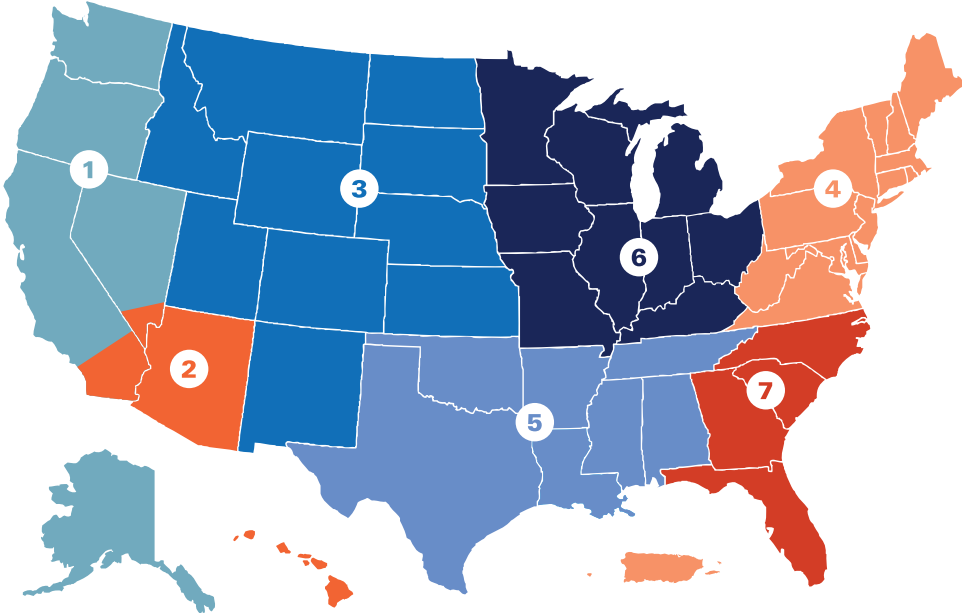

MEMBERSHIP BY THE NUMBERS 2020 – 2021

BY REGION

REGION 1 – 13%
Total Members **1,639**
Student Members **1,007**
Professional Members **420**
Junior Members **50**
Total Chapters **29**
Student Chapters **19**
Professional Chapters **9**
Junior Chapters **1**

REGION 2 – 16%
Total Members **2,033**
Student Members **1,381**
Professional Members **363**
Junior Members **61**
Total Chapters **39**
Student Chapters **28**
Professional Chapters **9**
Junior Chapters **2**

REGION 3 – 4%
Total Members **507**
Student Members **383**
Professional Members **72**
Junior Members **17**
Total Chapters **20**
Student Chapters **16**
Professional Chapters **3**
Junior Chapters **1**

REGION 4 – 20%
Total Members **2,513**
Student Members **1,867**
Professional Members **274**
Junior Members **161**
Total Chapters **67**
Student Chapters **53**
Professional Chapters **11**
Junior Chapters **3**

REGION 5 – 18%
Total Members **2,355**
Student Members **1,687**
Professional Members **383**
Junior Members **87**
Total Chapters **46**
Student Chapters **33**
Professional Chapters **9**
Junior Chapters **4**

REGION 6 – 13%
Total Members **1,667**
Student Members **1,068**
Professional Members **373**
Junior Members **82**
Total Chapters **55**
Student Chapters **37**
Professional Chapters **14**
Junior Chapters **4**

REGION 7 – 17%
Total Members **2,152**
Student Members **1,806**
Professional Members **162**
Junior Members **75**
Total Chapters **30**
Student Chapters **21**
Professional Chapters **7**
Junior Chapters **2**