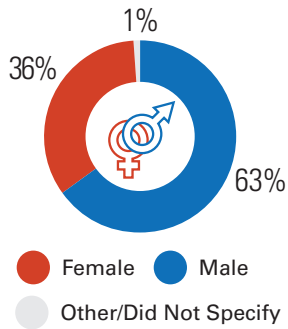

2022 National Convention

DEMOGRAPHICS

8,854

Attendees

By Type

* Includes SHPE members who recruit during the event

Members Attending by Region

Work Experience:

Age Group Breakdown:

2022 National Convention

DEMOGRAPHICS

Top Majors/Industries Represented:

Largest Chapters Represented:

Chapter	# of Attendees
#1 University of Florida	136
#2 University of Central Florida	127
#3 Georgia Institute of Technology	97
#4 Florida International University	95
#5 Rutgers University	86
University of Texas, Austin	83
University of Illinois, Urbana-Champaign	79
University of Texas, El Paso	72
University of Houston	65
Texas A&M University, College Station	63
Arizona State University	59
University of North Florida	52
Kennesaw State University	49
University of Texas, Arlington	48
New York University	47
University of Southern California	46
University of Michigan	45
Texas A&M International University	43
Embry-Riddle Aeronautical University	41
Illinois Institute of Technology	41
Virginia Commonwealth University	37
University of California, Los Angeles	36