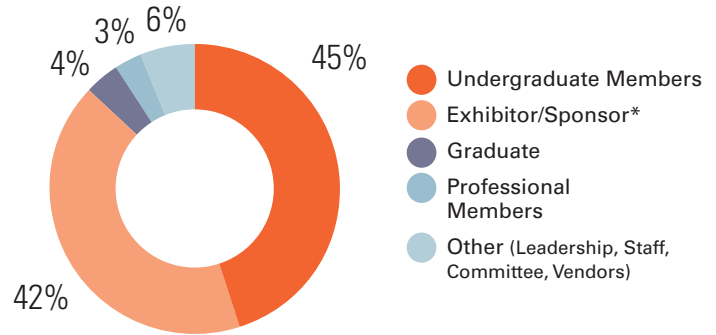

2022 National Convention

DEMOGRAPHICS

8,854

Attendees

By Type

* Includes SHPE members who recruit during the event

Members Attending by Region

Work Experience:

Age Group Breakdown:

2022 National Convention

DEMOGRAPHICS

Top Majors/Industries Represented:

Largest Chapters Represented:

Chapter	# of Attendees
#1 University of Florida	136
#2 University of Central Florida	127
#3 Georgia Institute of Technology	97
#4 Florida International University	95
#5 Rutgers University	86
University of Texas, Austin	83
University of Illinois, Urbana-Champaign	79
University of Texas, El Paso	72
University of Houston	65
Texas A&M University, College Station	63
Arizona State University	59
University of North Florida	52
Kennesaw State University	49
University of Texas, Arlington	48
New York University	47
University of Southern California	46
University of Michigan	45
Texas A&M International University	43
Embry-Riddle Aeronautical University	41
Illinois Institute of Technology	41
Virginia Commonwealth University	37
University of California, Los Angeles	36