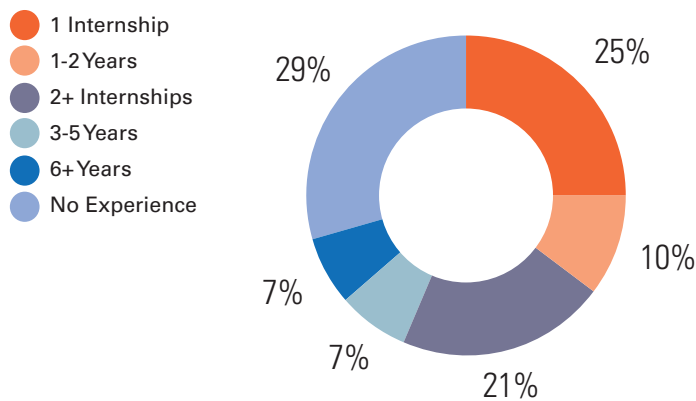

2022 National Convention

DEMOGRAPHICS

8,854

Attendees

By Type

* Includes SHPE members who recruit during the event

Members Attending by Region

Work Experience:

Age Group Breakdown:

2022 National Convention

DEMOGRAPHICS

Top Majors/Industries Represented:

Largest Chapters Represented:

Chapter	# of Attendees
#1 University of Florida	136
#2 University of Central Florida	127
#3 Georgia Institute of Technology	97
#4 Florida International University	95
#5 Rutgers University	86
University of Texas, Austin	83
University of Illinois, Urbana-Champaign	79
University of Texas, El Paso	72
University of Houston	65
Texas A&M University, College Station	63
Arizona State University	59
University of North Florida	52
Kennesaw State University	49
University of Texas, Arlington	48
New York University	47
University of Southern California	46
University of Michigan	45
Texas A&M International University	43
Embry-Riddle Aeronautical University	41
Illinois Institute of Technology	41
Virginia Commonwealth University	37
University of California, Los Angeles	36