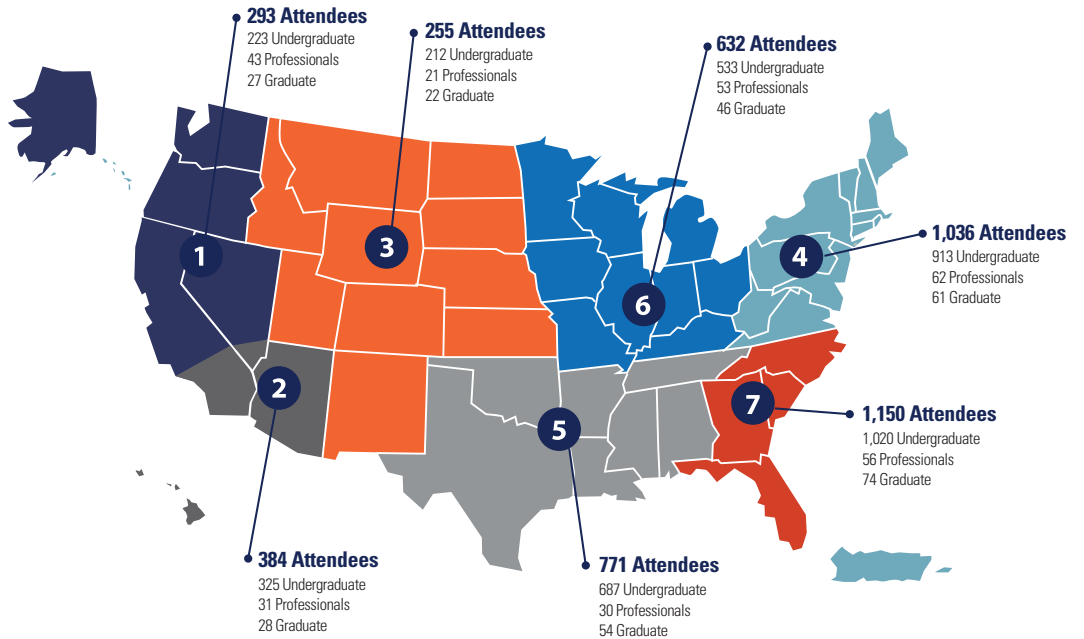

2022 National Convention

DEMOGRAPHICS

8,854

Attendees

By Type

* Includes SHPE members who recruit during the event

Members Attending by Region

Work Experience:

Age Group Breakdown:

2022 National Convention

DEMOGRAPHICS

Top Majors/Industries Represented:

Largest Chapters Represented:

Chapter	# of Attendees
#1 University of Florida	136
#2 University of Central Florida	127
#3 Georgia Institute of Technology	97
#4 Florida International University	95
#5 Rutgers University	86
University of Texas, Austin	83
University of Illinois, Urbana-Champaign	79
University of Texas, El Paso	72
University of Houston	65
Texas A&M University, College Station	63
Arizona State University	59
University of North Florida	52
Kennesaw State University	49
University of Texas, Arlington	48
New York University	47
University of Southern California	46
University of Michigan	45
Texas A&M International University	43
Embry-Riddle Aeronautical University	41
Illinois Institute of Technology	41
Virginia Commonwealth University	37
University of California, Los Angeles	36

Career Fair Statistics Breakdown:

293 EXHIBITORS

307
Sponsors

658
Interview Booths

116,240
Total Square Feet