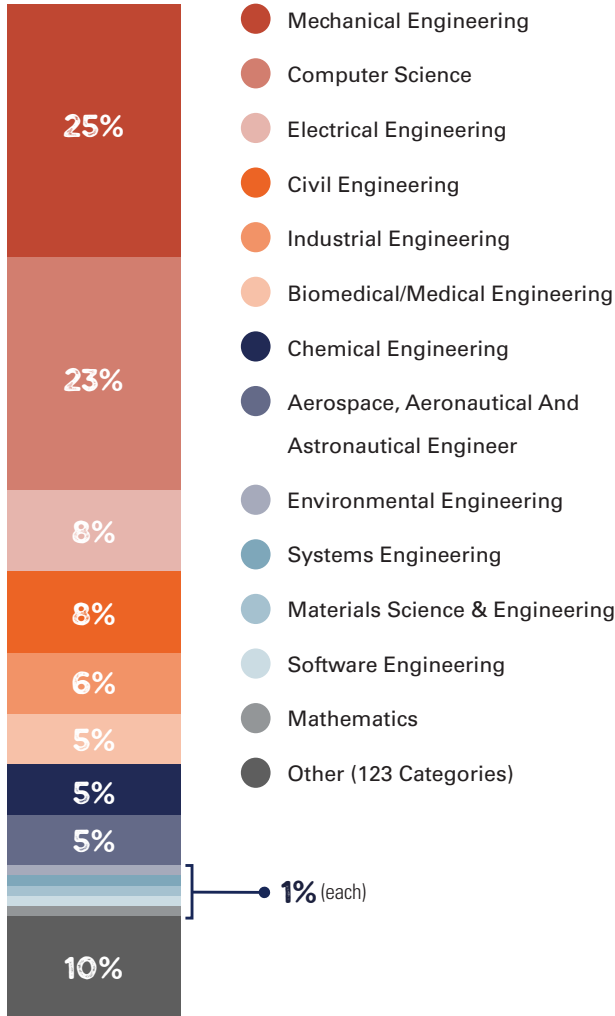

2022 National Convention

DEMOGRAPHICS

8,854

Attendees

By Type

* Includes SHPE members who recruit during the event

Members Attending by Region

Work Experience:

Age Group Breakdown:

2022 National Convention

DEMOGRAPHICS

Top Majors/Industries Represented:

Largest Chapters Represented:

Chapter	# of Attendees
#1 University of Florida	136
#2 University of Central Florida	127
#3 Georgia Institute of Technology	97
#4 Florida International University	95
#5 Rutgers University	86
University of Texas, Austin	83
University of Illinois, Urbana-Champaign	79
University of Texas, El Paso	72
University of Houston	65
Texas A&M University, College Station	63
Arizona State University	59
University of North Florida	52
Kennesaw State University	49
University of Texas, Arlington	48
New York University	47
University of Southern California	46
University of Michigan	45
Texas A&M International University	43
Embry-Riddle Aeronautical University	41
Illinois Institute of Technology	41
Virginia Commonwealth University	37
University of California, Los Angeles	36

Career Fair Statistics Breakdown:

293 EXHIBITORS

307
Sponsors

658
Interview Booths

116,240
Total Square Feet