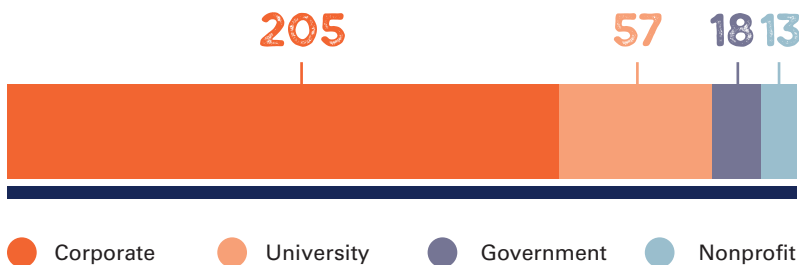

Career Fair Statistics Breakdown:

293 EXHIBITORS