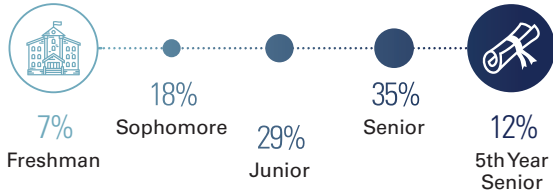

2022 National Convention

DEMOGRAPHICS

8,854

Attendees

By Type

* Includes SHPE members who recruit during the event

Members Attending by Region

Work Experience:

Age Group Breakdown:

2022 National Convention

DEMOGRAPHICS

Top Majors/Industries Represented:

Largest Chapters Represented:

Chapter	# of Attendees
#1 University of Florida	136
#2 University of Central Florida	127
#3 Georgia Institute of Technology	97
#4 Florida International University	95
#5 Rutgers University	86
University of Texas, Austin	83
University of Illinois, Urbana-Champaign	79
University of Texas, El Paso	72
University of Houston	65
Texas A&M University, College Station	63
Arizona State University	59
University of North Florida	52
Kennesaw State University	49
University of Texas, Arlington	48
New York University	47
University of Southern California	46
University of Michigan	45
Texas A&M International University	43
Embry-Riddle Aeronautical University	41
Illinois Institute of Technology	41
Virginia Commonwealth University	37
University of California, Los Angeles	36