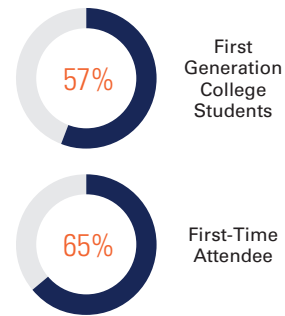

2022 National Convention

DEMOGRAPHICS

8,854

Attendees

By Type

* Includes SHPE members who recruit during the event

Members Attending by Region

Work Experience:

Age Group Breakdown:

2022 National Convention

DEMOGRAPHICS

Top Majors/Industries Represented:

Largest Chapters Represented:

Chapter	# of Attendees
#1 University of Florida	136
#2 University of Central Florida	127
#3 Georgia Institute of Technology	97
#4 Florida International University	95
#5 Rutgers University	86
University of Texas, Austin	83
University of Illinois, Urbana-Champaign	79
University of Texas, El Paso	72
University of Houston	65
Texas A&M University, College Station	63
Arizona State University	59
University of North Florida	52
Kennesaw State University	49
University of Texas, Arlington	48
New York University	47
University of Southern California	46
University of Michigan	45
Texas A&M International University	43
Embry-Riddle Aeronautical University	41
Illinois Institute of Technology	41
Virginia Commonwealth University	37
University of California, Los Angeles	36

Career Fair Statistics Breakdown:

293 EXHIBITORS

307
Sponsors

658
Interview Booths

116,240
Total Square Feet