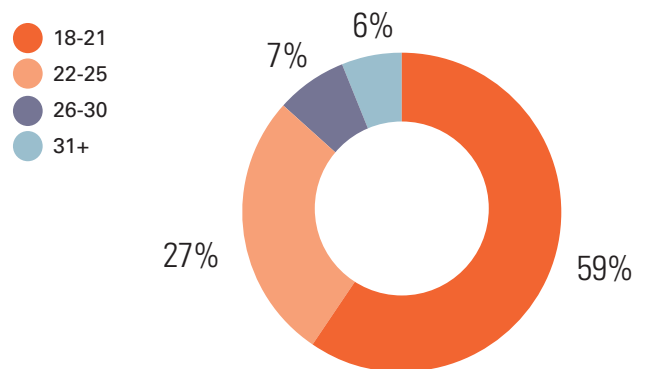

2022 National Convention

DEMOGRAPHICS

8,854

Attendees

By Type

* Includes SHPE members who recruit during the event

Members Attending by Region

Work Experience:

Age Group Breakdown:

2022 National Convention

DEMOGRAPHICS

Top Majors/Industries Represented:

Largest Chapters Represented:

Chapter	# of Attendees
#1 University of Florida	136
#2 University of Central Florida	127
#3 Georgia Institute of Technology	97
#4 Florida International University	95
#5 Rutgers University	86
University of Texas, Austin	83
University of Illinois, Urbana-Champaign	79
University of Texas, El Paso	72
University of Houston	65
Texas A&M University, College Station	63
Arizona State University	59
University of North Florida	52
Kennesaw State University	49
University of Texas, Arlington	48
New York University	47
University of Southern California	46
University of Michigan	45
Texas A&M International University	43
Embry-Riddle Aeronautical University	41
Illinois Institute of Technology	41
Virginia Commonwealth University	37
University of California, Los Angeles	36