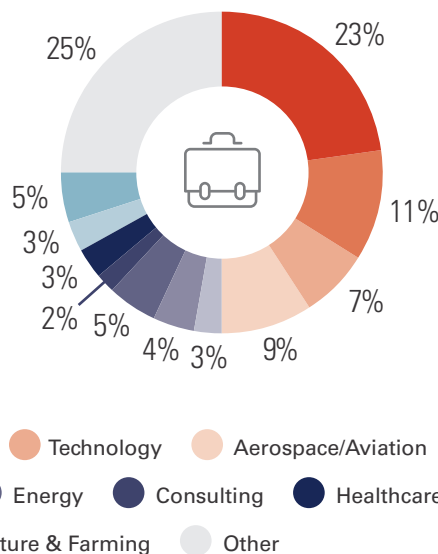

MEMBERS ONLY

First Generation College Students

First-Time Attendee

YEAR IN SCHOOL

MEMBERS ATTENDING BY REGION

Virtual Career Fair 2021 DEMOGRAPHICS

ATTENDEES

4,150

BY TYPE

- Undergraduate Members
- Exhibitors/Sponsors*
- Graduates
- Professional Members
- Other (Leadership, Staff, Committee, Vendors)

* Includes SHPE members who recruit during the event

MEMBERS ONLY

First Generation College Students

First-Time Attendee

YEAR IN SCHOOL

MEMBERS ATTENDING BY REGION

UNDERGRADUATE MAJORS IN-PERSON CONVENTION

23 SCHOOLS REPRESENTED SCHOOLS WITH 35+ STUDENTS ATTENDING:

UNDERGRADUATE MAJORS VIRTUAL CAREER FAIR

PROFESSIONAL INDUSTRIES IN-PERSON CONVENTION

PROFESSIONAL INDUSTRIES VIRTUAL CAREER FAIR

VIRTUAL PRE-COLLEGE CONFERENCE