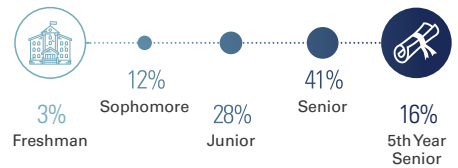

In-Person Convention 2021 DEMOGRAPHICS

ATTENDEES

5,380

BY TYPE

- Undergraduate Members
- Exhibitors/Sponsors*
- Graduates
- Professional Members
- Other (Leadership, Staff, Committee, Vendors)

* Includes SHPE members who recruit during the event

MEMBERS ONLY

First Generation College Students

First-Time Attendee

YEAR IN SCHOOL

MEMBERS ATTENDING BY REGION

Virtual Career Fair 2021 DEMOGRAPHICS

ATTENDEES

4,150

BY TYPE

- Undergraduate Members
- Exhibitors/Sponsors*
- Graduates
- Professional Members
- Other (Leadership, Staff, Committee, Vendors)

* Includes SHPE members who recruit during the event

MEMBERS ONLY

First Generation College Students

First-Time Attendee

YEAR IN SCHOOL

MEMBERS ATTENDING BY REGION

UNDERGRADUATE MAJORS IN-PERSON CONVENTION

23 SCHOOLS REPRESENTED SCHOOLS WITH 35+ STUDENTS ATTENDING:

UNDERGRADUATE MAJORS VIRTUAL CAREER FAIR