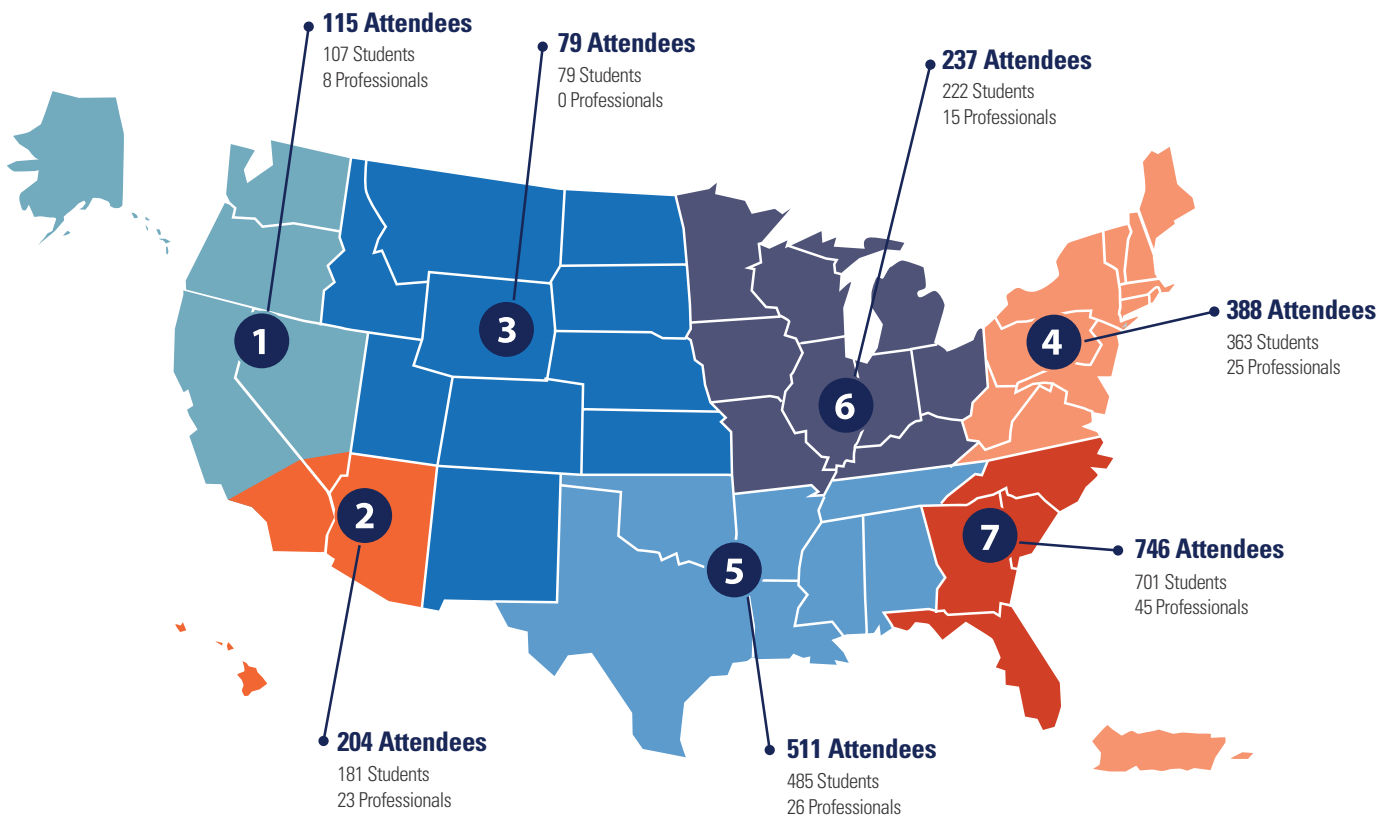

In-Person Convention 2021 DEMOGRAPHICS

ATTENDEES

5,380

BY TYPE

- Undergraduate Members
- Exhibitors/Sponsors*
- Graduates
- Professional Members
- Other (Leadership, Staff, Committee, Vendors)

* Includes SHPE members who recruit during the event

MEMBERS ONLY

First Generation College Students

First-Time Attendee

YEAR IN SCHOOL

MEMBERS ATTENDING BY REGION

Virtual Career Fair 2021 DEMOGRAPHICS

ATTENDEES

4,150

First Generation College Students

First-Time Attendee

YEAR IN SCHOOL

MEMBERS ATTENDING BY REGION

UNDERGRADUATE MAJORS IN-PERSON CONVENTION

23 SCHOOLS REPRESENTED SCHOOLS WITH 35+ STUDENTS ATTENDING:

UNDERGRADUATE MAJORS VIRTUAL CAREER FAIR

PROFESSIONAL INDUSTRIES IN-PERSON CONVENTION

PROFESSIONAL INDUSTRIES VIRTUAL CAREER FAIR

VIRTUAL PRE-COLLEGE CONFERENCE