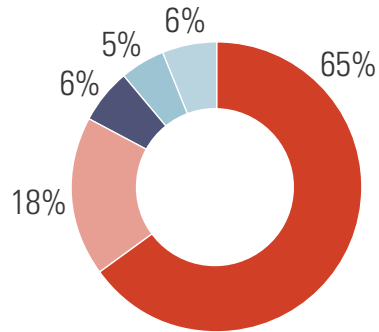

In-Person Convention 2021 DEMOGRAPHICS

ATTENDEES

5,380

BY TYPE

- Undergraduate Members
- Exhibitors/Sponsors*
- Graduates
- Professional Members
- Other (Leadership, Staff, Committee, Vendors)

* Includes SHPE members who recruit during the event

MEMBERS ONLY

First Generation College Students

First-Time Attendee

YEAR IN SCHOOL

MEMBERS ATTENDING BY REGION

Virtual Career Fair 2021 DEMOGRAPHICS

ATTENDEES

4,150