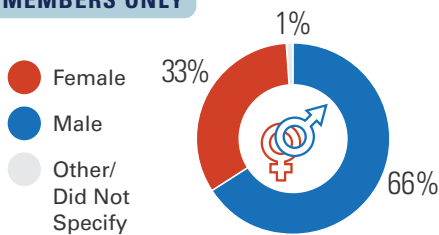

In-Person Convention 2021 DEMOGRAPHICS

ATTENDEES

5,380

BY TYPE

- Undergraduate Members
- Exhibitors/Sponsors*
- Graduates
- Professional Members
- Other (Leadership, Staff, Committee, Vendors)

* Includes SHPE members who recruit during the event

MEMBERS ONLY

First Generation College Students

First-Time Attendee

YEAR IN SCHOOL

MEMBERS ATTENDING BY REGION

Virtual Career Fair 2021 DEMOGRAPHICS

ATTENDEES

4,150

BY TYPE

- Undergraduate Members
- Exhibitors/Sponsors*
- Graduates
- Professional Members
- Other (Leadership, Staff, Committee, Vendors)

* Includes SHPE members who recruit during the event

MEMBERS ONLY