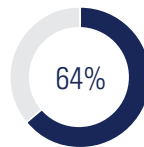

In-Person Convention 2021 DEMOGRAPHICS

ATTENDEES

5,380

BY TYPE

- Undergraduate Members
- Exhibitors/Sponsors*
- Graduates
- Professional Members
- Other (Leadership, Staff, Committee, Vendors)

* Includes SHPE members who recruit during the event

MEMBERS ONLY

First Generation College Students

First-Time Attendee

YEAR IN SCHOOL

MEMBERS ATTENDING BY REGION

Virtual Career Fair 2021 DEMOGRAPHICS

ATTENDEES

4,150