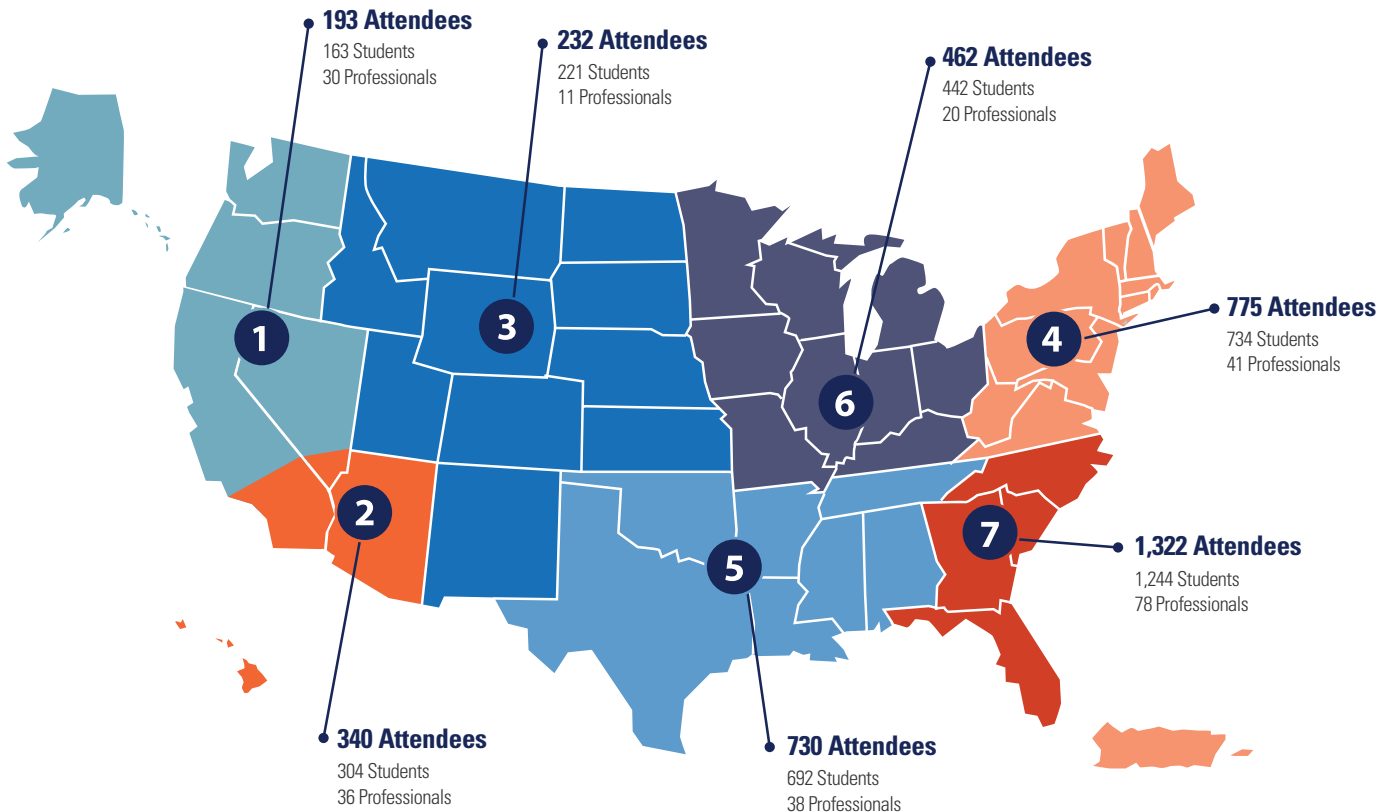

In-Person Convention 2021 DEMOGRAPHICS

ATTENDEES

5,380

BY TYPE

- Undergraduate Members
- Exhibitors/Sponsors*
- Graduates
- Professional Members
- Other (Leadership, Staff, Committee, Vendors)

* Includes SHPE members who recruit during the event

MEMBERS ONLY

First Generation College Students

First-Time Attendee

YEAR IN SCHOOL

MEMBERS ATTENDING BY REGION

Virtual Career Fair 2021 DEMOGRAPHICS

ATTENDEES

4,150

BY TYPE

- Undergraduate Members
- Exhibitors/Sponsors*
- Graduates
- Professional Members
- Other (Leadership, Staff, Committee, Vendors)

* Includes SHPE members who recruit during the event

MEMBERS ONLY

First Generation College Students

First-Time Attendee

YEAR IN SCHOOL

MEMBERS ATTENDING BY REGION

UNDERGRADUATE MAJORS IN-PERSON CONVENTION

23 SCHOOLS REPRESENTED SCHOOLS WITH 35+ STUDENTS ATTENDING:

UNDERGRADUATE MAJORS VIRTUAL CAREER FAIR