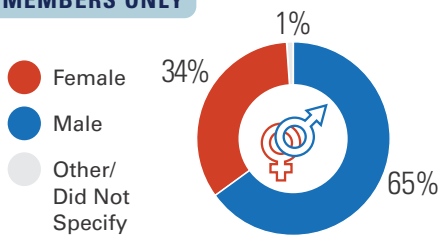

In-Person Convention 2021 DEMOGRAPHICS

ATTENDEES

5,380

BY TYPE

- Undergraduate Members
- Exhibitors/Sponsors*
- Graduates
- Professional Members
- Other (Leadership, Staff, Committee, Vendors)

* Includes SHPE members who recruit during the event

MEMBERS ONLY

First Generation College Students

First-Time Attendee

YEAR IN SCHOOL

MEMBERS ATTENDING BY REGION

Virtual Career Fair 2021 DEMOGRAPHICS

ATTENDEES

4,150