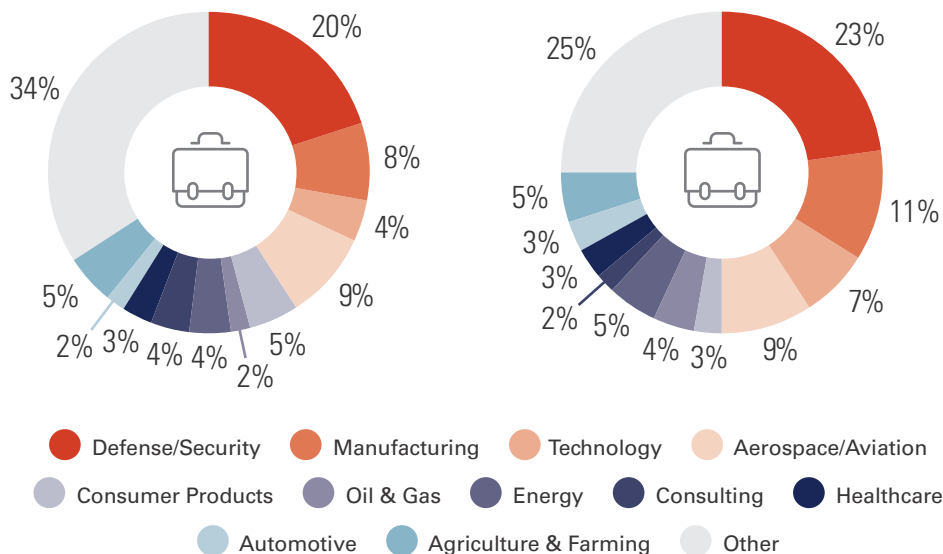

BY TYPE

- Undergraduate Members
- Exhibitors/Sponsors*
- Graduates
- Professional Members
- Other (Leadership, Staff, Committee, Vendors)

* Includes SHPE members who recruit during the event

MEMBERS ONLY

First Generation College Students

First-Time Attendee

YEAR IN SCHOOL

MEMBERS ATTENDING BY REGION

UNDERGRADUATE MAJORS IN-PERSON CONVENTION

23 SCHOOLS REPRESENTED SCHOOLS WITH 35+ STUDENTS ATTENDING:

UNDERGRADUATE MAJORS VIRTUAL CAREER FAIR

PROFESSIONAL INDUSTRIES IN-PERSON CONVENTION

PROFESSIONAL INDUSTRIES VIRTUAL CAREER FAIR

VIRTUAL PRE-COLLEGE CONFERENCE