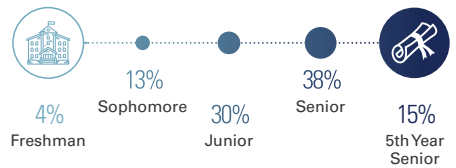

In-Person Convention 2021 DEMOGRAPHICS

ATTENDEES

5,380

BY TYPE

- Undergraduate Members
- Exhibitors/Sponsors*
- Graduates
- Professional Members
- Other (Leadership, Staff, Committee, Vendors)

* Includes SHPE members who recruit during the event

MEMBERS ONLY

First Generation College Students

First-Time Attendee

YEAR IN SCHOOL

MEMBERS ATTENDING BY REGION

Virtual Career Fair 2021 DEMOGRAPHICS

ATTENDEES

4,150

BY TYPE

- Undergraduate Members
- Exhibitors/Sponsors*
- Graduates
- Professional Members
- Other (Leadership, Staff, Committee, Vendors)

* Includes SHPE members who recruit during the event

MEMBERS ONLY