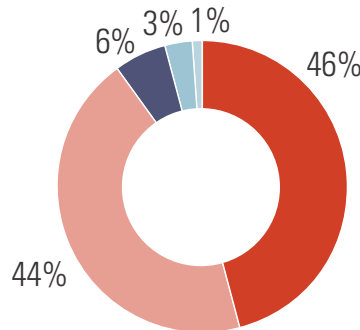

In-Person Convention 2021 DEMOGRAPHICS

ATTENDEES

5,380

BY TYPE

- Undergraduate Members
- Exhibitors/Sponsors*
- Graduates
- Professional Members
- Other (Leadership, Staff, Committee, Vendors)

* Includes SHPE members who recruit during the event

MEMBERS ONLY

First Generation College Students

First-Time Attendee

YEAR IN SCHOOL

MEMBERS ATTENDING BY REGION

Virtual Career Fair 2021 DEMOGRAPHICS

ATTENDEES

4,150

BY TYPE

- Undergraduate Members
- Exhibitors/Sponsors*
- Graduates
- Professional Members
- Other (Leadership, Staff, Committee, Vendors)

* Includes SHPE members who recruit during the event

MEMBERS ONLY