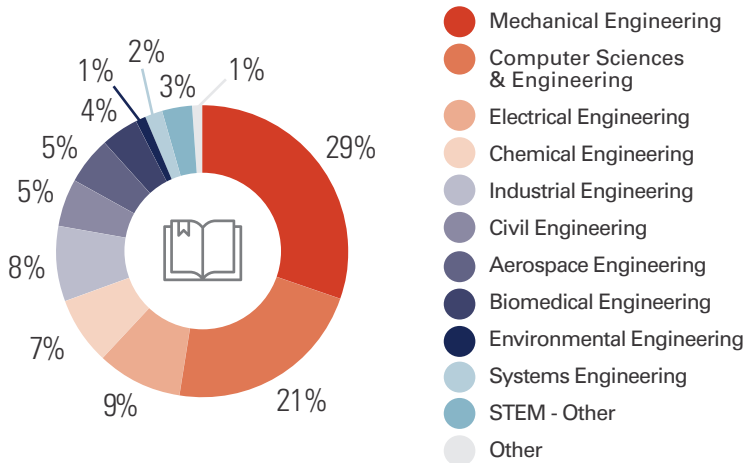

MEMBERS ONLY

First Generation College Students

First-Time Attendee

YEAR IN SCHOOL

MEMBERS ATTENDING BY REGION

Virtual Career Fair 2021 DEMOGRAPHICS

ATTENDEES

4,150

BY TYPE

- Undergraduate Members
- Exhibitors/Sponsors*
- Graduates
- Professional Members
- Other (Leadership, Staff, Committee, Vendors)

* Includes SHPE members who recruit during the event

MEMBERS ONLY

First Generation College Students

First-Time Attendee

YEAR IN SCHOOL

MEMBERS ATTENDING BY REGION

UNDERGRADUATE MAJORS IN-PERSON CONVENTION

23 SCHOOLS REPRESENTED SCHOOLS WITH 35+ STUDENTS ATTENDING:

UNDERGRADUATE MAJORS VIRTUAL CAREER FAIR

PROFESSIONAL INDUSTRIES IN-PERSON CONVENTION

PROFESSIONAL INDUSTRIES VIRTUAL CAREER FAIR

VIRTUAL PRE-COLLEGE CONFERENCE