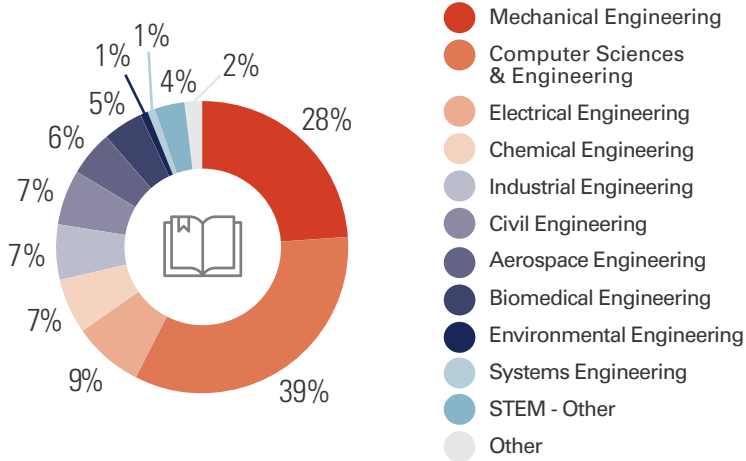

MEMBERS ONLY

First Generation College Students

First-Time Attendee

YEAR IN SCHOOL

MEMBERS ATTENDING BY REGION

Virtual Career Fair 2021 DEMOGRAPHICS

ATTENDEES

4,150

BY TYPE

- Undergraduate Members
- Exhibitors/Sponsors*
- Graduates
- Professional Members
- Other (Leadership, Staff, Committee, Vendors)

* Includes SHPE members who recruit during the event

MEMBERS ONLY

First Generation College Students

First-Time Attendee

YEAR IN SCHOOL

MEMBERS ATTENDING BY REGION

UNDERGRADUATE MAJORS IN-PERSON CONVENTION

23 SCHOOLS REPRESENTED SCHOOLS WITH 35+ STUDENTS ATTENDING:

UNDERGRADUATE MAJORS VIRTUAL CAREER FAIR

PROFESSIONAL INDUSTRIES IN-PERSON CONVENTION

PROFESSIONAL INDUSTRIES VIRTUAL CAREER FAIR

VIRTUAL PRE-COLLEGE CONFERENCE