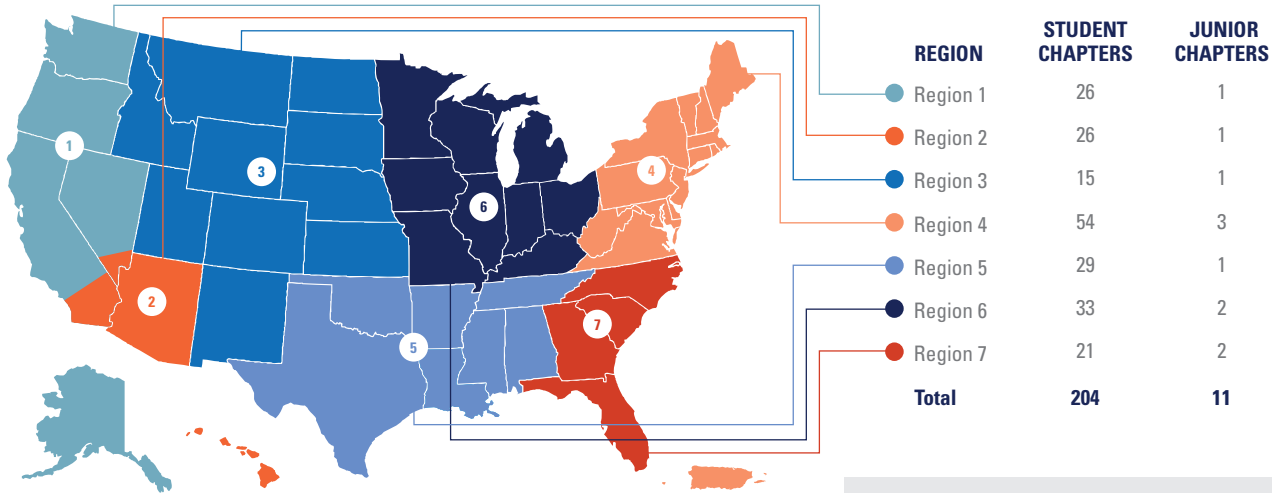

STUDENT CHAPTERS BY REGION

*Junior Chapters

REGION 1 (27 Chapters)

At-Large Region 1*
SHPE Region 1 at Large

American River College	Sacramento, CA
Cabrillo College	Aptos, CA
California Polytechnic State University, San Luis Obispo	San Luis Obispo, CA
California State University, Chico	Chico, CA
California State University, Fresno	Fresno, CA
California State University, Sacramento	Sacramento, CA
Canada College	Redwood City, CA
College of the Sequoias	Visalia, CA
Hartnell College	Salinas, CA
Napa Valley College	Napa, CA
Oregon State University	Corvallis, OR
Portland State University	Portland, OR
San Francisco State University	San Francisco, CA
San Jose State University	San Jose, CA
Santa Clara University	Santa Clara, CA
Stanford University	Stanford, CA
University of California, Berkeley	Berkeley, CA
University of California, Davis	Davis, CA
University of California, Merced	Merced, CA
University of California, Santa Cruz	Santa Cruz, CA
University of Nevada, Reno	Reno, NV
University of Portland	Portland, OR
University of the Pacific	Stockton, CA
University of Washington	Seattle, WA
Washington State University	Pullman, WA

REGION 2 (27 Chapters)

At-Large Region 2*
SHPE Region 2 at Large

Arizona State University	Tempe, AZ
California Institute of Technology	Pasadena, CA
California State Polytechnic University, Pomona	Pomona, CA
California State University, Fullerton	Fullerton, CA
California State University, Long Beach	Long Beach, CA
California State University, Los Angeles	Los Angeles, CA
California State University, Northridge	Northridge, CA
College of the Canyons	Santa Clarita, CA