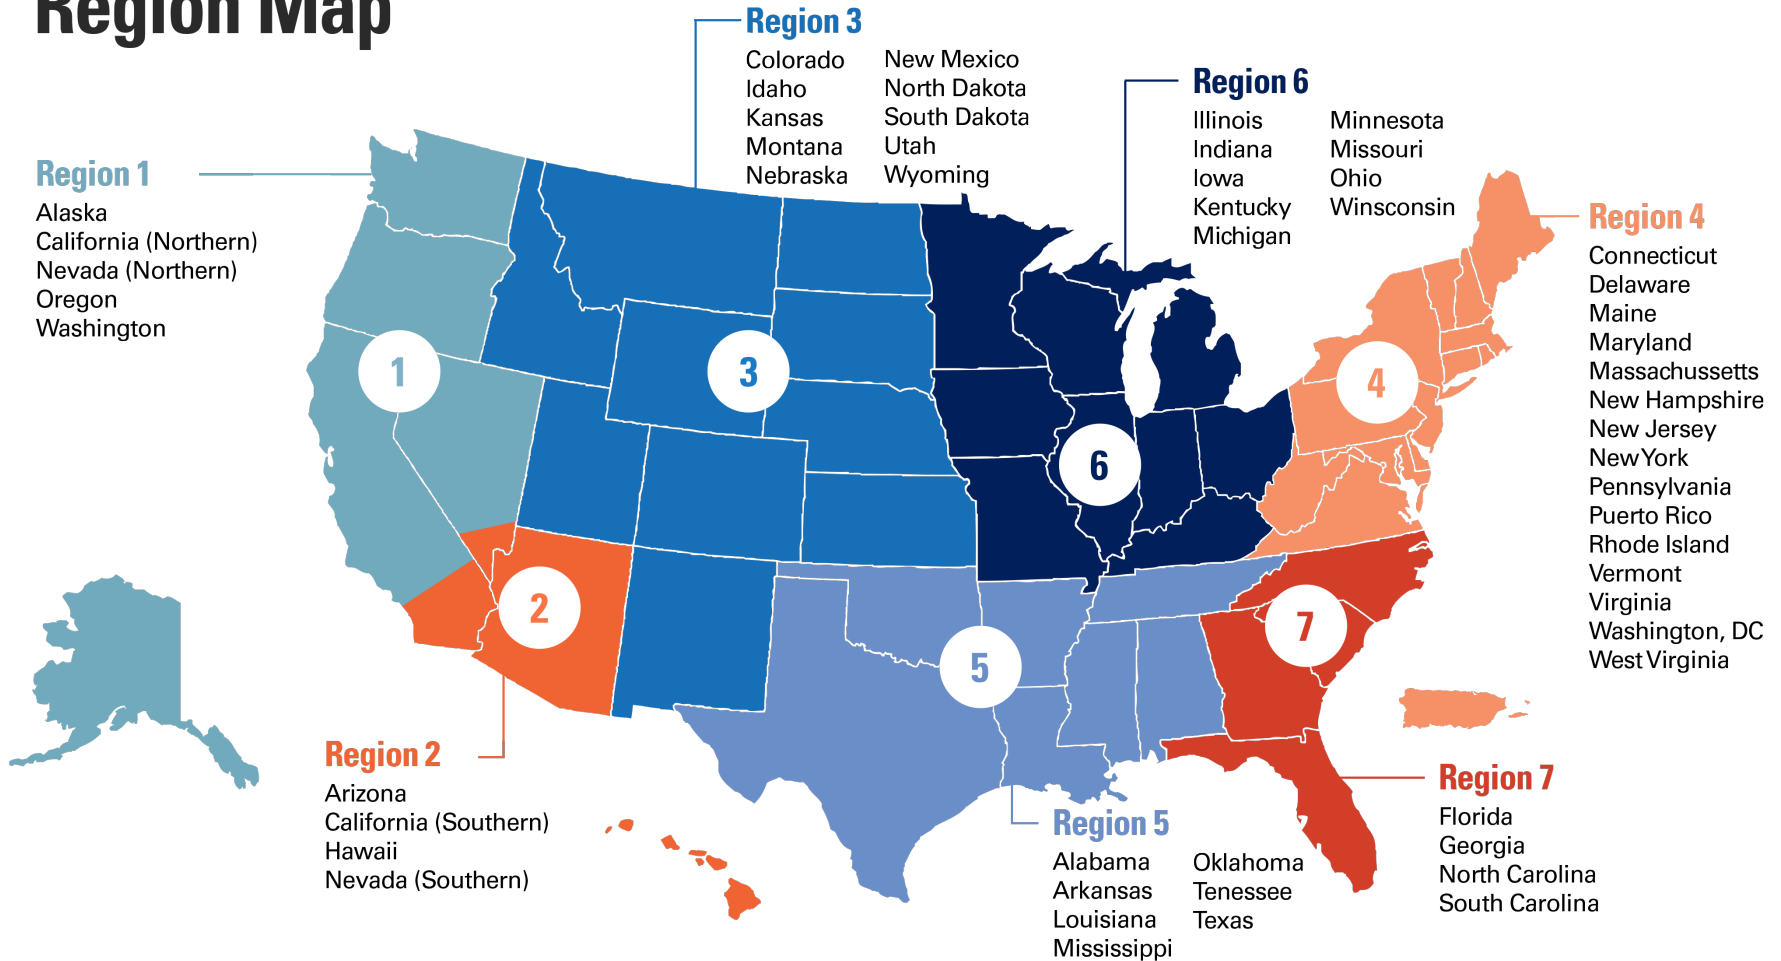

SHPE

Leading Hispanics in STEM

Region Map

For more information, visit shpe.org